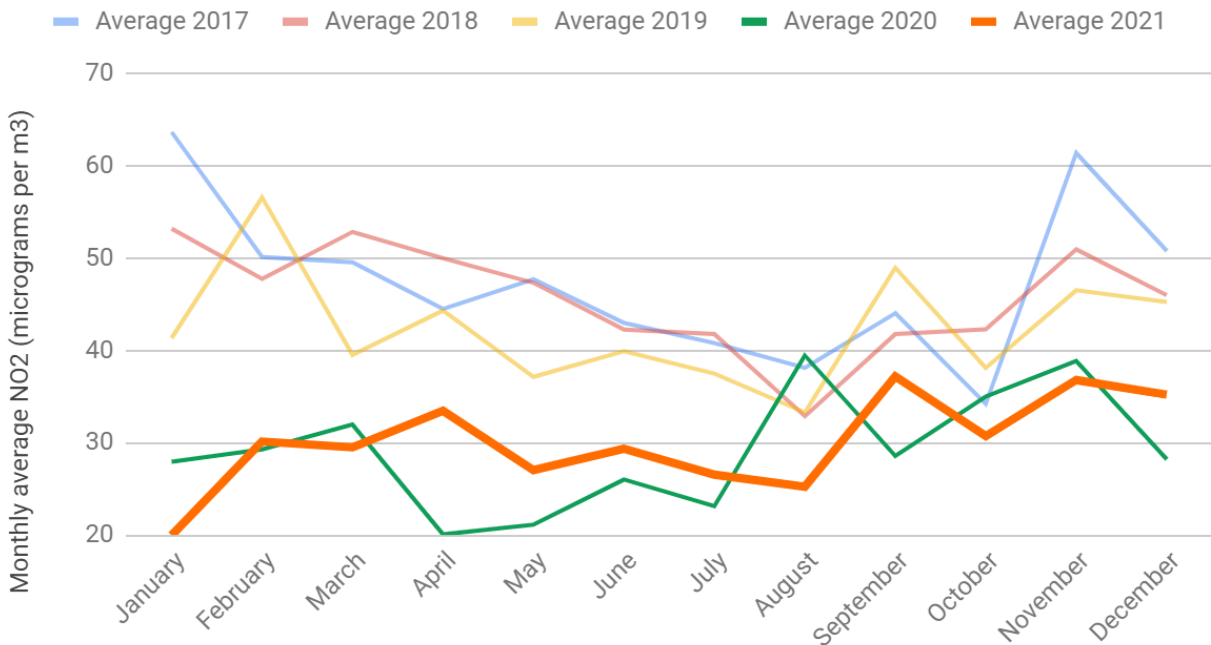

NO2 levels in Marlow AQMA, 2013-2021

Chart by Nick Rowcliffe, Sustainability Action Consultant to Marlow Town Council

Marlow raw NO2 by month, all stations, 2017-2021

Chart by Nick Rowcliffe, Sustainability Action Consultant to Marlow Town Council