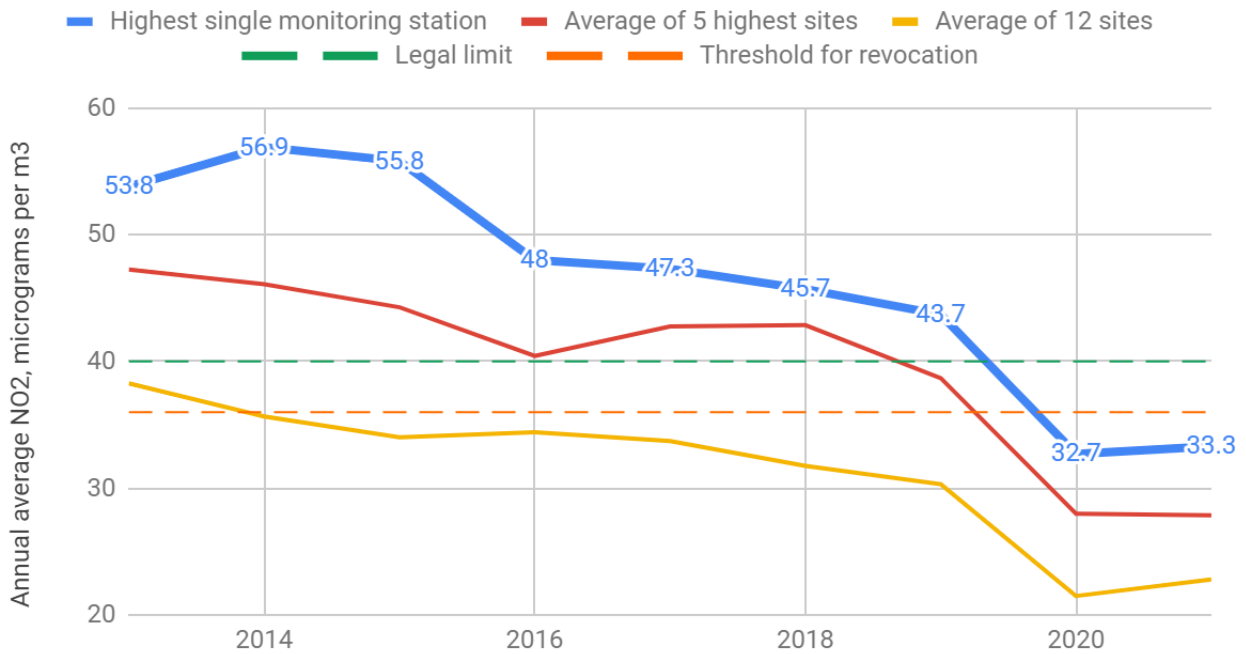

NO2 levels in Marlow AQMA, 2013-2021

Chart by Nick Rowcliffe, Sustainability Action Consultant to Marlow Town Council

Marlow raw NO2 by month, all stations, 2017-2021

Chart by Nick Rowcliffe, Sustainability Action Consultant to Marlow Town Council